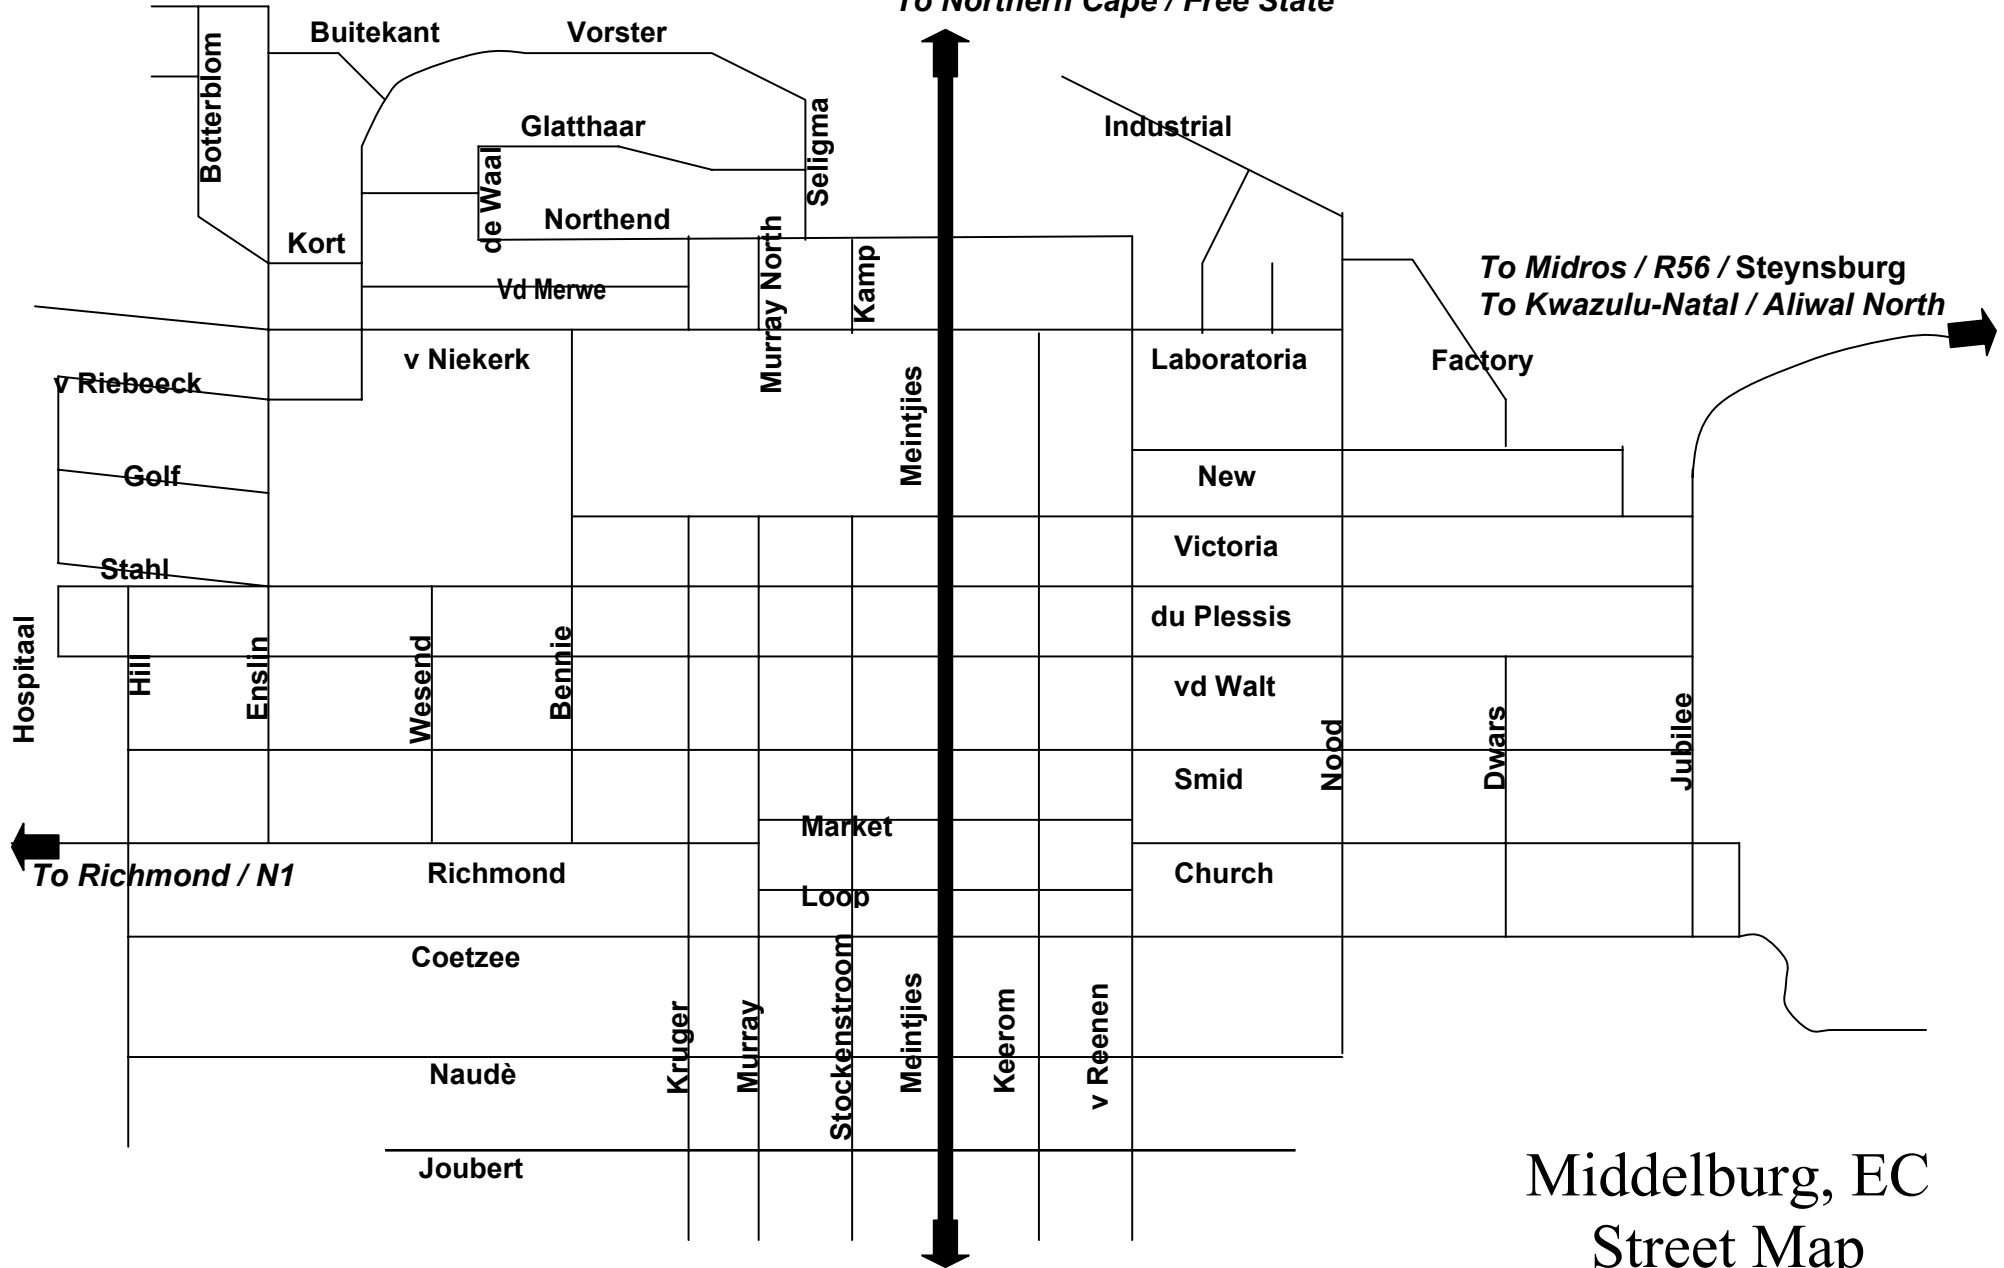

*To Colesberg / Bloemfontein / Kimberley  
To Northern Cape / Free State*

*To Midros / R56 / Steynsburg  
To Kwazulu-Natal / Aliwal North*

*To Richmond / N1*

*To Kwanonzame & Lusaka / N9 & N10  
To Cradock / Graaff-Reinet / Port Elizabeth / Garden Route*

# Middelburg, EC Street Map